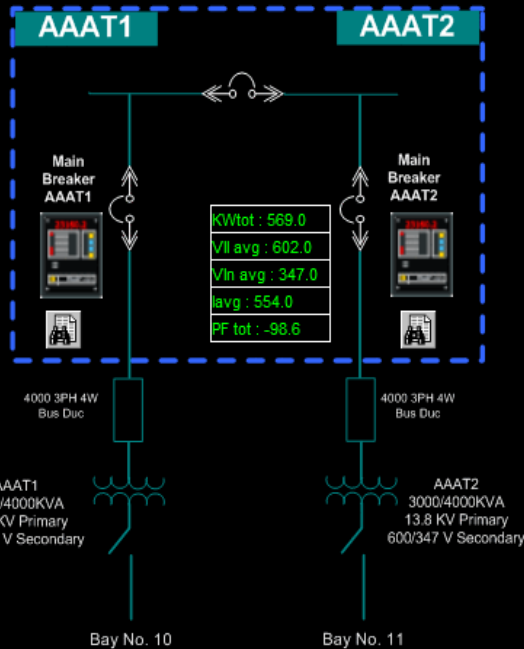

# System Diagram

MAPLE LEAF SPORTS + ENTERTAINMENT

Alarms

Catwalk/Mech Level  
East Electrical Room

KWtot : 1,338.0

Catwalk/Mech Level  
West Electrical Room

KWtot : 955.0

SWBD XXX

**Site KWH Total : 83,353,066.4**

**Site KVA Total : 2,322.0**

**Site KW Total : 2,293.0**

**Site KVAR Total : -169.0**