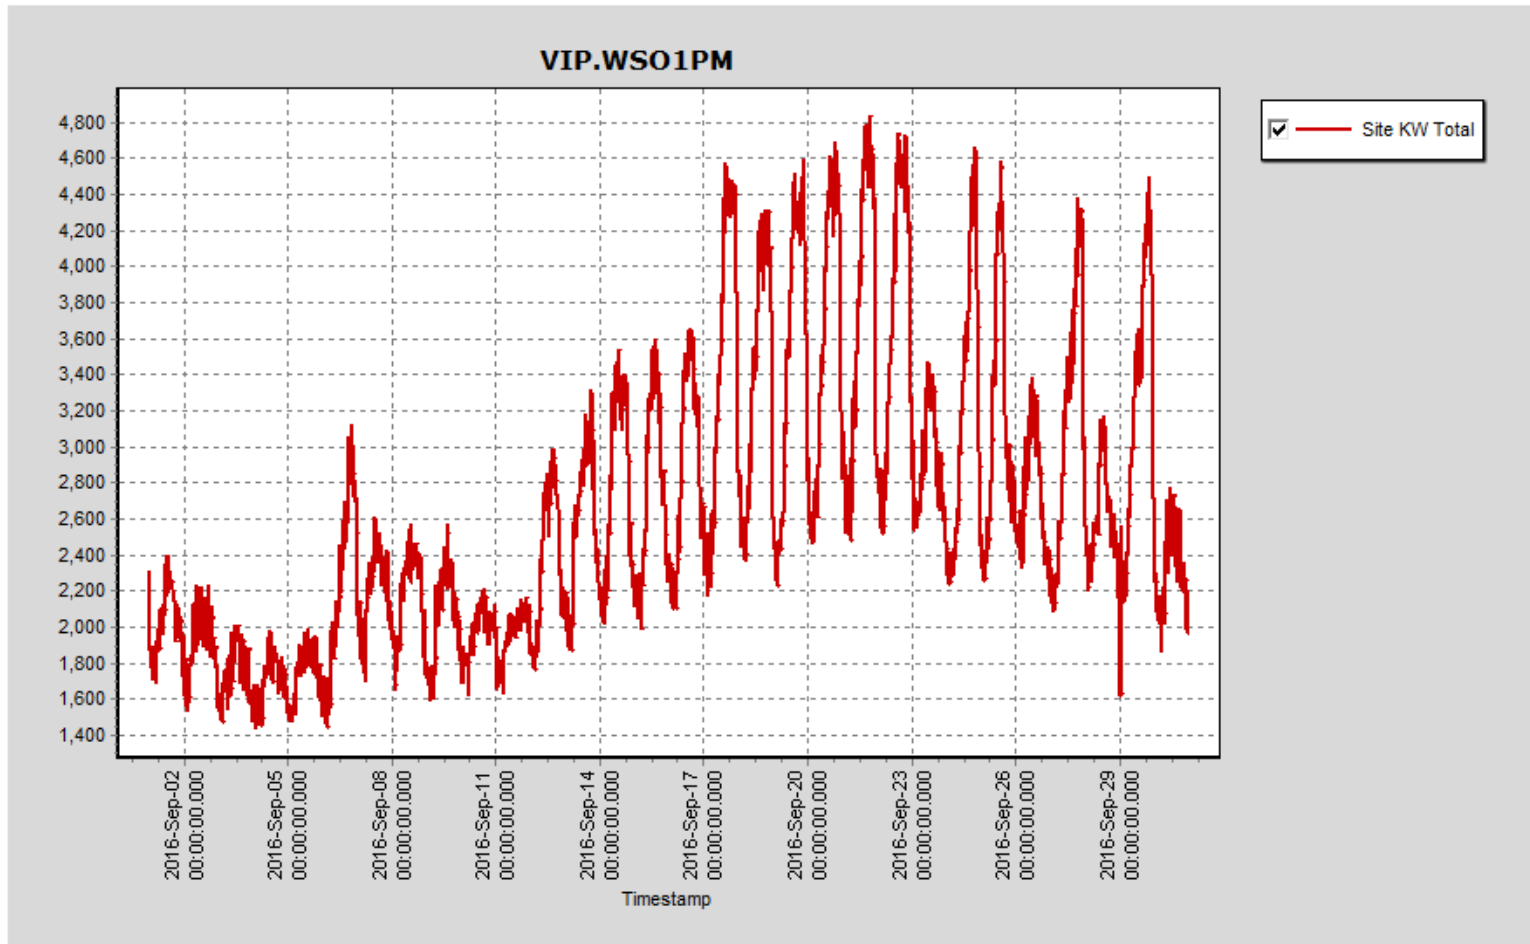

September 2016 Load Profile