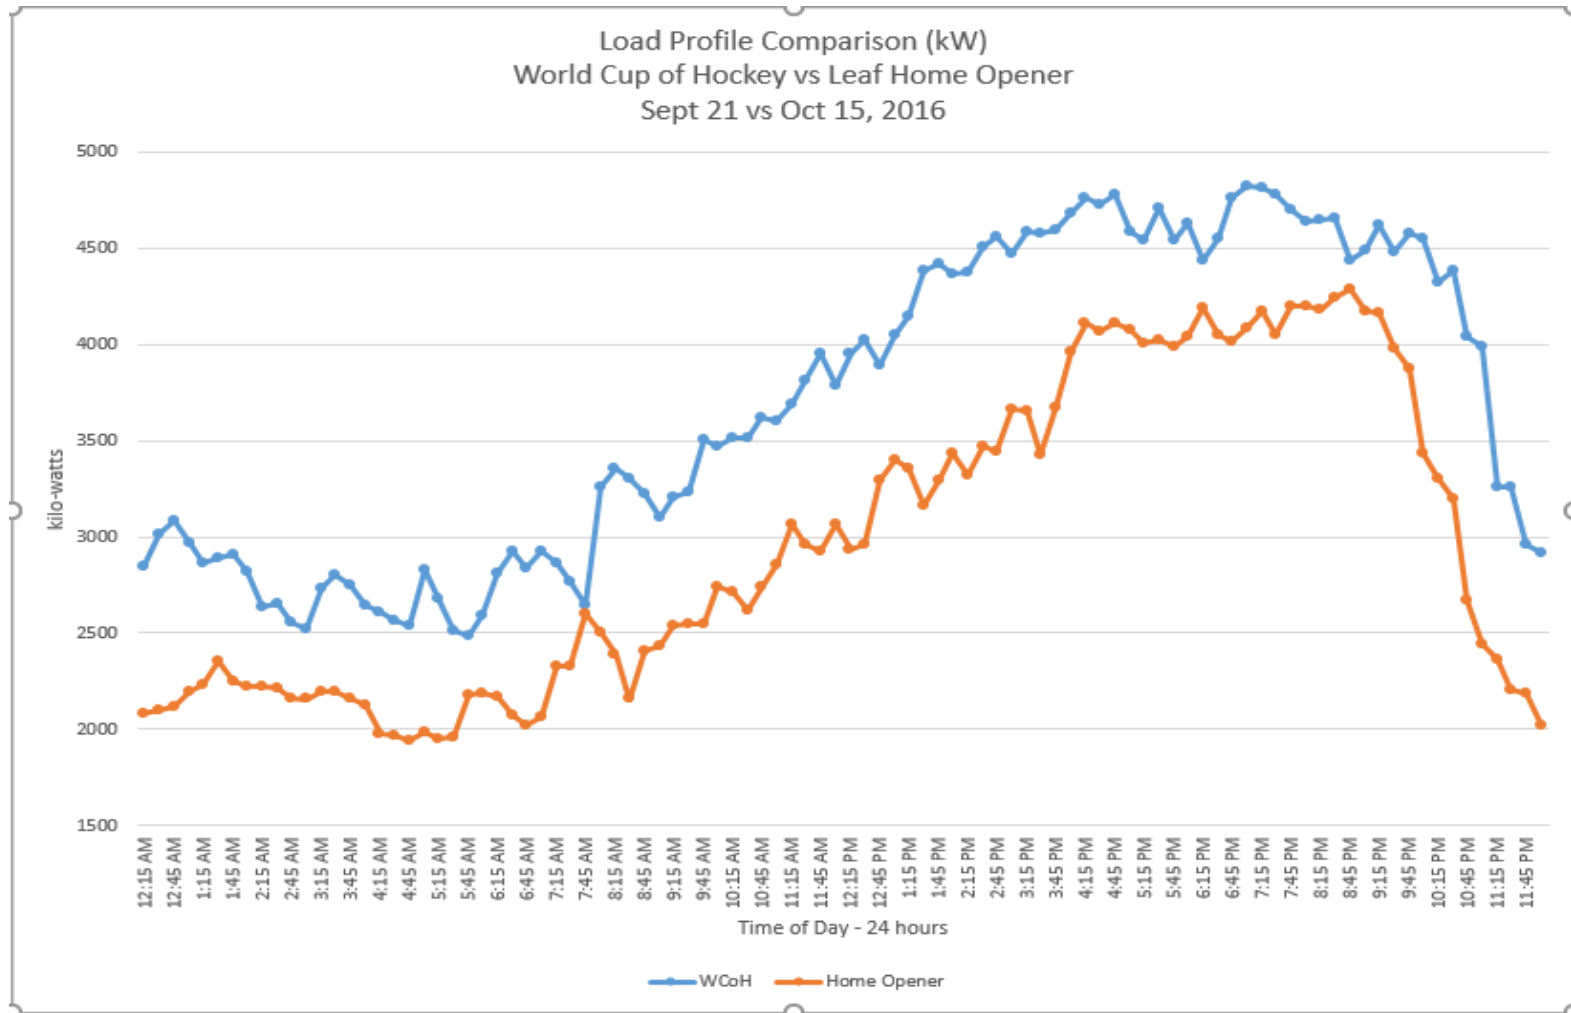

Load Profile Comparison