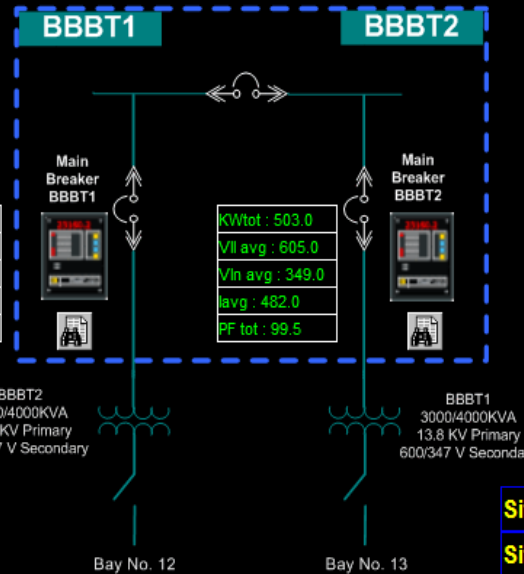

# System Diagram

MAPLE LEAF SPORTS + ENTERTAINMENT

Alarms

Catwalk/Mech Level  
East Electrical Room

KWtot : 1,338.0

Catwalk/Mech Level  
West Electrical Room

KWtot : 955.0

SWBD XXX

**Site KWH Total : 83,353,066.4**

**Site KVA Total : 2,322.0**

**Site KW Total : 2,293.0**

**Site KVAR Total : -169.0**