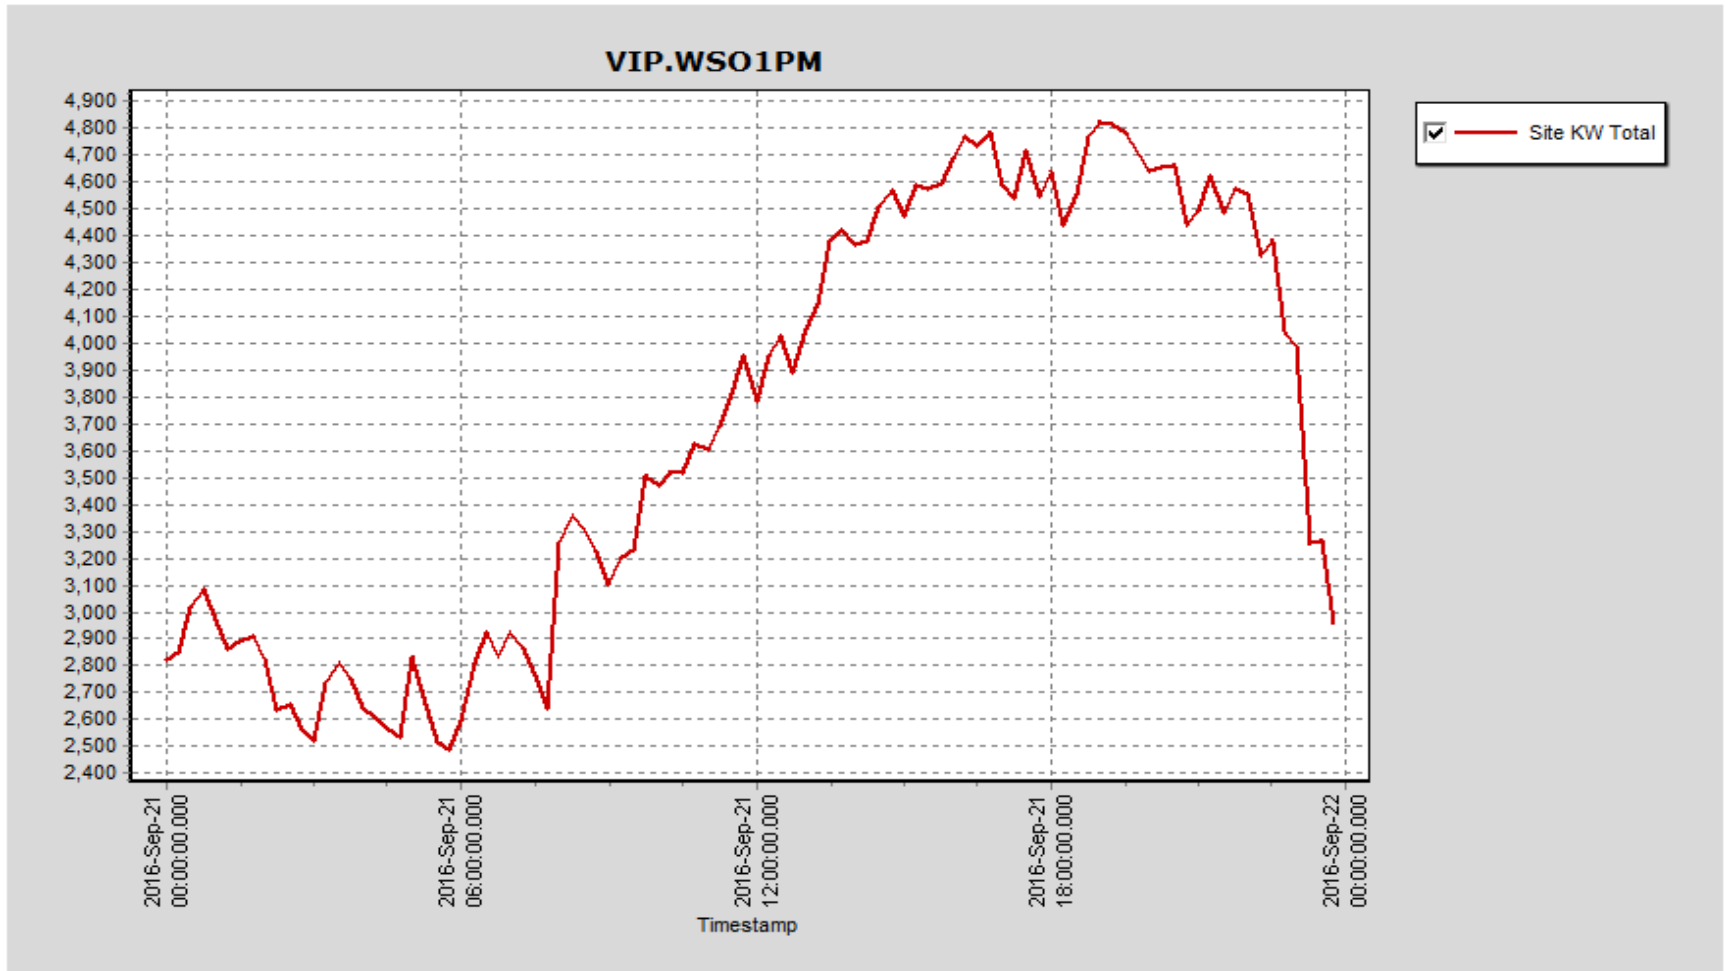

September 21 – World Cup of Hockey North America vs Sweden Europe vs Canada